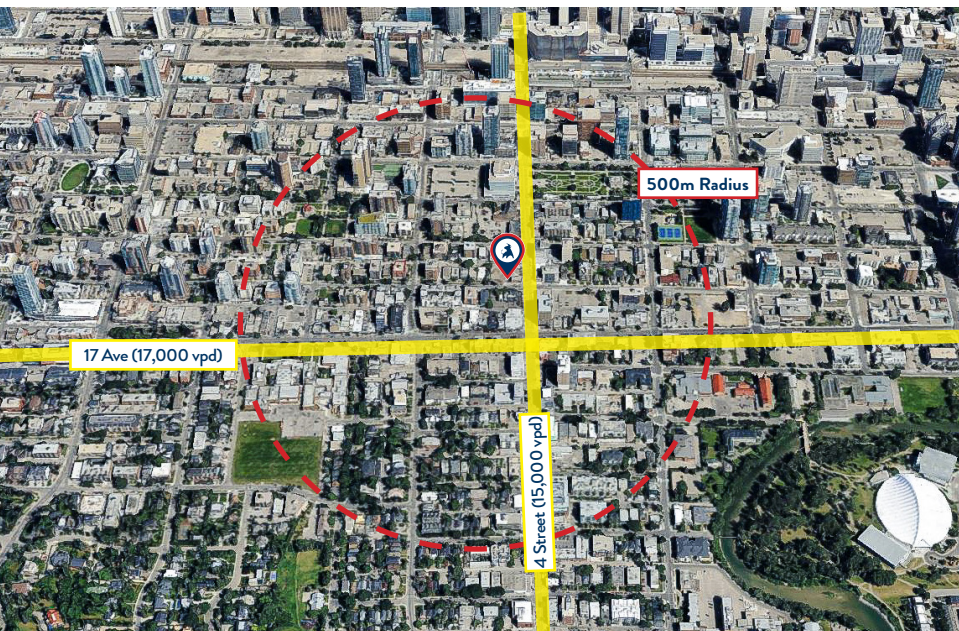

FOURTH STREET LOFTS

1409 4 St SW, Calgary AB

WESTERN SECURITIES
ESTABLISHED 1932

Q3 2025

DEMOGRAPHIC DATA:

POPULATION	
	500m Radius: 9,560 Calgary: 1,306,784
DAYTIME POPULATION	
	500m Radius: 14,060
AVERAGE AGE	
	500m Radius: 36.9 Calgary: 38.8

SURROUNDING RETAILERS:

SECOND CUP
COFFEE CO.

NATIONAL

Red's

MODEL MILK

ELEPHANT & CASTLE
PUB AND RESTAURANT

FOURTH STREET LOFTS:

1409 4 Street SW, Calgary AB