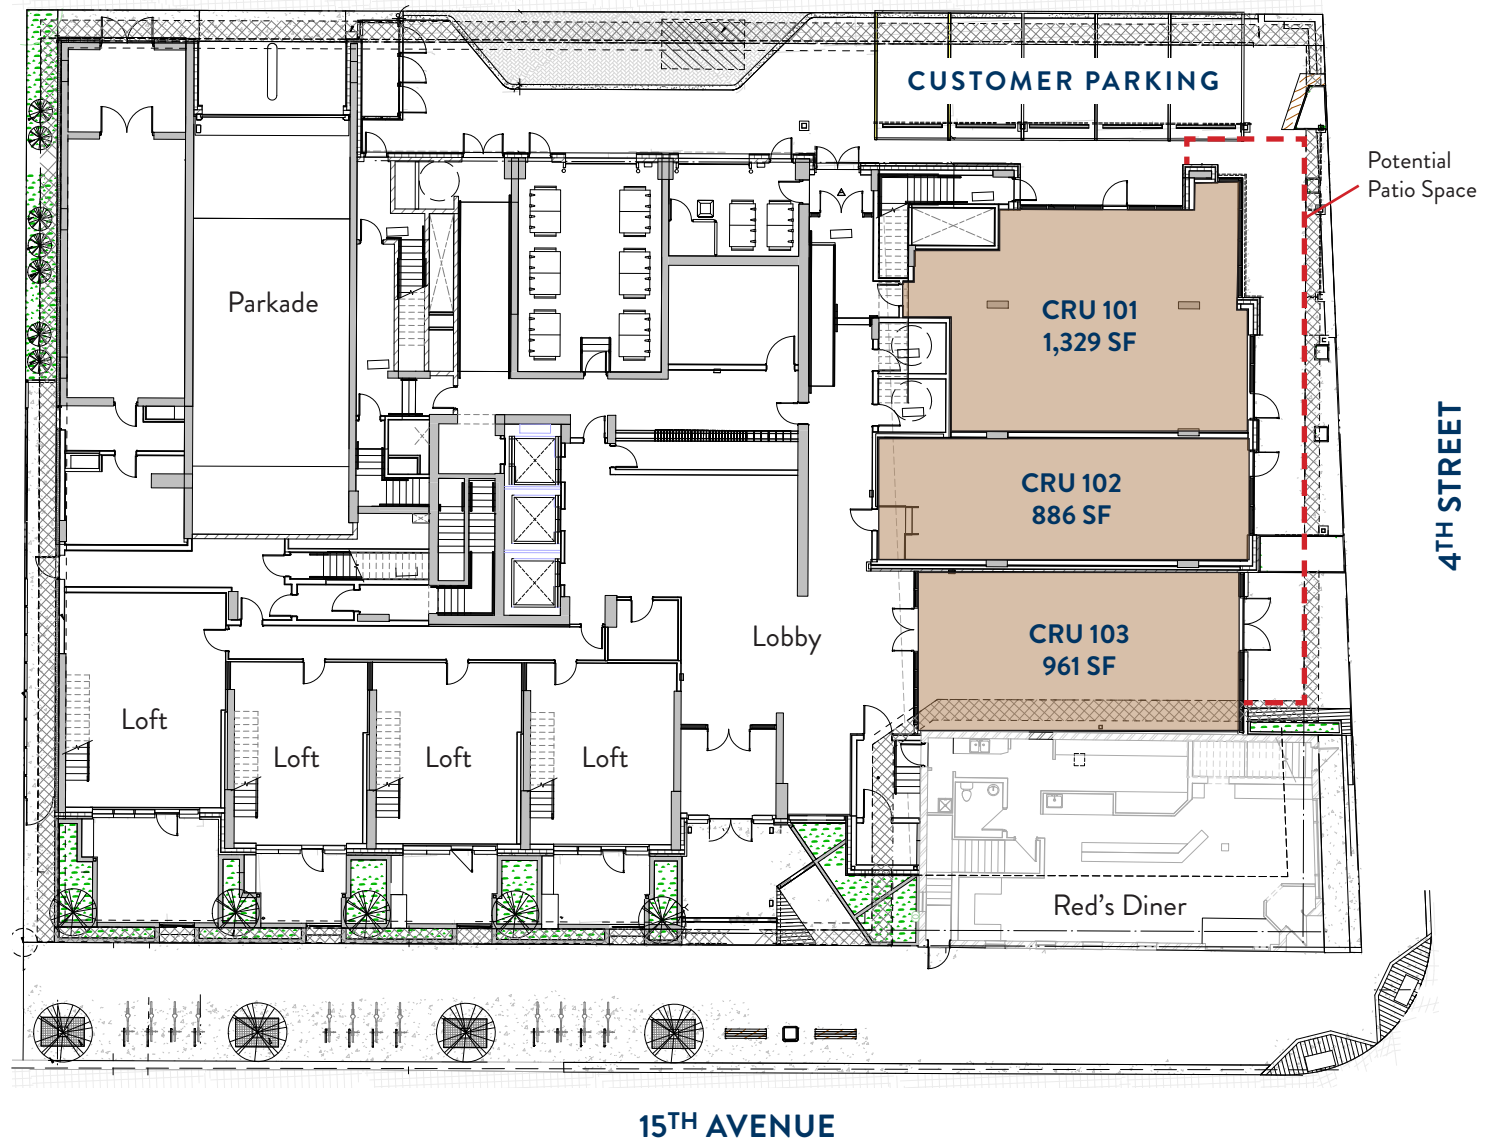

SURROUNDING RETAILERS:

SECOND CUP
COFFEE CO.

NATIONAL

Red's

MODEL MILK

ELEPHANT & CASTLE
PUB AND RESTAURANT

FOURTH STREET LOFTS:

1409 4 Street SW, Calgary AB